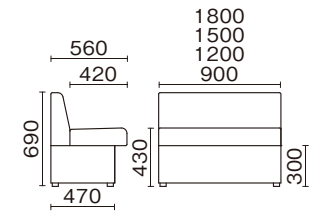

# FK

FK(L)シート  
張地/C95-02

	(W900)	(W1200)	(W1500)	(W1800)
A	¥81,000	¥102,000	¥128,000	¥150,000
B	¥85,000	¥106,000	¥132,000	¥155,000
C	¥89,000	¥110,000	¥136,000	¥160,000
D	¥92,000	¥114,000	¥142,000	¥166,000
E	¥96,000	¥118,000	¥146,000	¥172,000
F	¥100,000	¥122,000	¥152,000	¥178,000
G	¥104,000	¥128,000	¥158,000	¥184,000

セット例

FK(L)シート(W1200)+  
FK台輪(レザー W1200)

FK(M)シート  
張地/C44-01

	(W900)	(W1200)	(W1500)	(W1800)
A	¥83,000	¥103,000	¥130,000	¥156,000
B	¥87,000	¥107,000	¥134,000	¥162,000
C	¥90,000	¥111,000	¥139,000	¥169,000
D	¥93,000	¥115,000	¥144,000	¥176,000
E	¥97,000	¥119,000	¥149,000	¥183,000
F	¥101,000	¥124,000	¥156,000	¥190,000
G	¥105,000	¥130,000	¥162,000	¥197,000

セット例

FK(M)シート(W1200)+  
FK台輪(レザー W1200)

FK(H)シート  
張地/C44-16

	(W900)	(W1200)	(W1500)	(W1800)
A	¥89,000	¥112,000	¥145,000	¥184,000
B	¥94,000	¥117,000	¥152,000	¥190,000
C	¥99,000	¥122,000	¥159,000	¥197,000
D	¥104,000	¥127,000	¥166,000	¥204,000
E	¥108,000	¥132,000	¥173,000	¥212,000
F	¥112,000	¥137,000	¥180,000	¥219,000
G	¥118,000	¥142,000	¥187,000	¥226,000