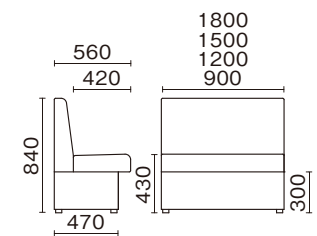

# FK

FK(L)シート  
張地/C95-02

	(W900)	(W1200)	(W1500)	(W1800)
A	¥81,000	¥102,000	¥128,000	¥150,000
B	¥85,000	¥106,000	¥132,000	¥155,000
C	¥89,000	¥110,000	¥136,000	¥160,000
D	¥92,000	¥114,000	¥142,000	¥166,000
E	¥96,000	¥118,000	¥146,000	¥172,000
F	¥100,000	¥122,000	¥152,000	¥178,000
G	¥104,000	¥128,000	¥158,000	¥184,000

セット例

FK(L)シート(W1200)+  
FK台輪(レザー W1200)

FK(M)シート  
張地/C44-01

	(W900)	(W1200)	(W1500)	(W1800)
A	¥83,000	¥103,000	¥130,000	¥156,000
B	¥87,000	¥107,000	¥134,000	¥162,000
C	¥90,000	¥111,000	¥139,000	¥169,000
D	¥93,000	¥115,000	¥144,000	¥176,000
E	¥97,000	¥119,000	¥149,000	¥183,000
F	¥101,000	¥124,000	¥156,000	¥190,000
G	¥105,000	¥130,000	¥162,000	¥197,000

セット例

FK(M)シート(W1200)+  
FK台輪(レザー W1200)

FK(H)シート  
張地/C44-16

	(W900)	(W1200)	(W1500)	(W1800)
A	¥89,000	¥112,000	¥145,000	¥184,000
B	¥94,000	¥117,000	¥152,000	¥190,000
C	¥99,000	¥122,000	¥159,000	¥197,000
D	¥104,000	¥127,000	¥166,000	¥204,000
E	¥108,000	¥132,000	¥173,000	¥212,000
F	¥112,000	¥137,000	¥180,000	¥219,000
G	¥118,000	¥142,000	¥187,000	¥226,000