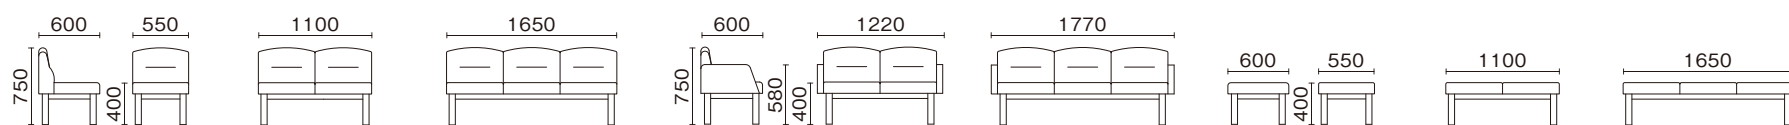

スツール1P  
張地 / A9-15

スツール2P  
張地 / A9-15

スツール3P  
張地 / A9-15

BENCH

(1P) (2P) (3P) (アーム2P) (アーム3P) (スツール1P) (スツール2P) (スツール3P)

156

A ¥70,500	A ¥112,000	A ¥153,500	A ¥147,000	A ¥188,500	A ¥56,000	A ¥83,000	A ¥110,000
B ¥71,500	B ¥114,000	B ¥156,500	B ¥149,000	B ¥191,500	B ¥57,000	B ¥85,000	B ¥113,000
C ¥72,500	C ¥116,000	C ¥159,500	C ¥151,000	C ¥194,500	C ¥58,000	C ¥87,000	C ¥116,000
D ¥73,500	D ¥118,000	D ¥162,500	D ¥153,000	D ¥197,500	D ¥59,000	D ¥89,000	D ¥119,000
E ¥74,500	E ¥120,000	E ¥165,500	E ¥155,000	E ¥200,500	E ¥60,000	E ¥91,000	E ¥122,000
F ¥75,500	F ¥122,000	F ¥168,500	F ¥157,000	F ¥203,500	F ¥61,000	F ¥93,000	F ¥125,000
G ¥76,500	G ¥124,000	G ¥171,500	G ¥159,000	G ¥206,500	G ¥62,000	G ¥95,000	G ¥128,000